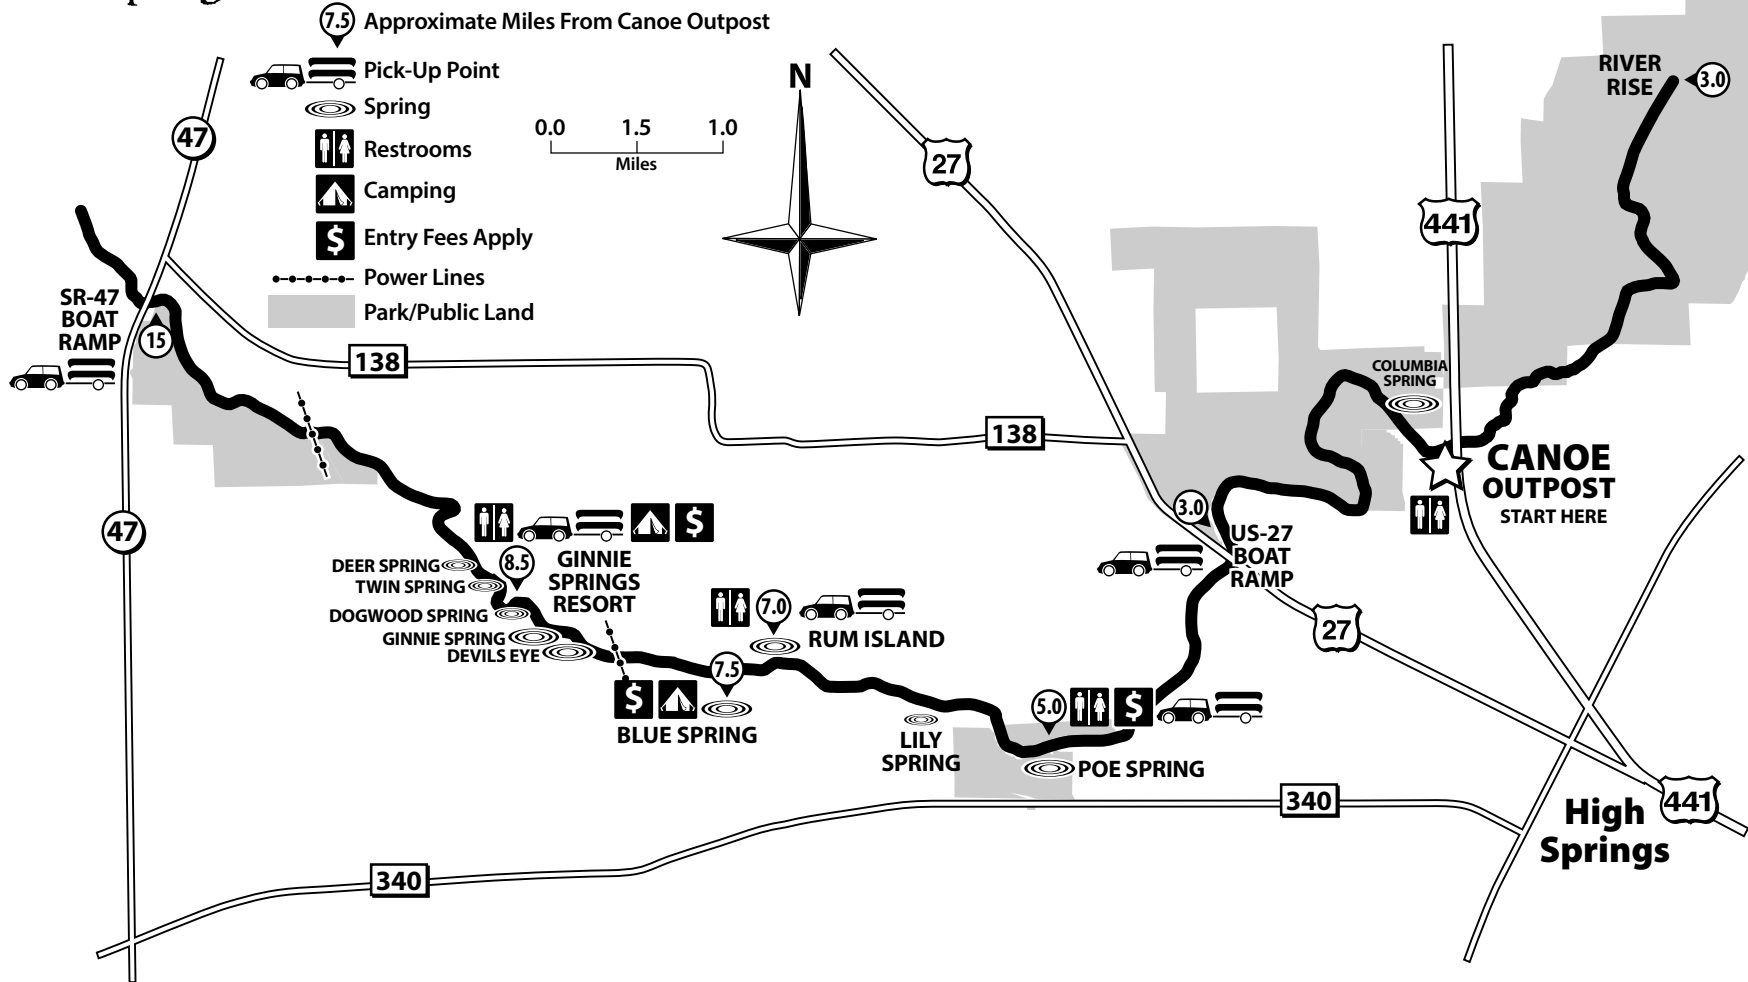

Day Trips Map

www.SantaFeRiver.com

21410 NW Highway 441 • High Springs, Florida 32643 • (386) 454-2050